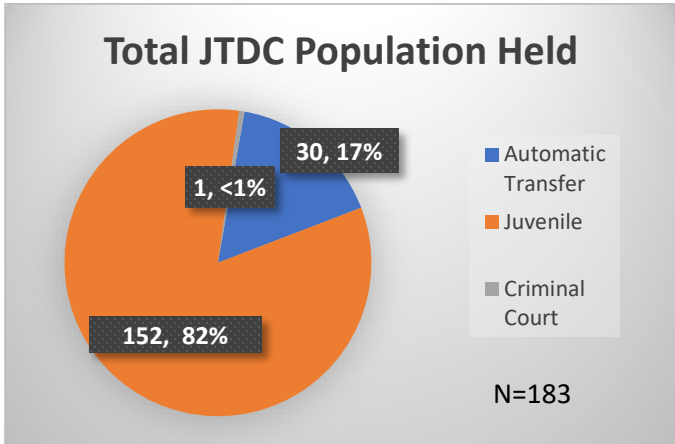

**Daily Data Dashboard – December 6, 2024**  
**Demographics for JTDC Population**  
**Friday Morning Midnight Count**

Data sources: cFive Supervisor – Court Involved Population and RMIS – JTDC Population

Daily Data Dashboard – December 6, 2024  
Demographics for JTDC Population  
Friday Morning Midnight Count