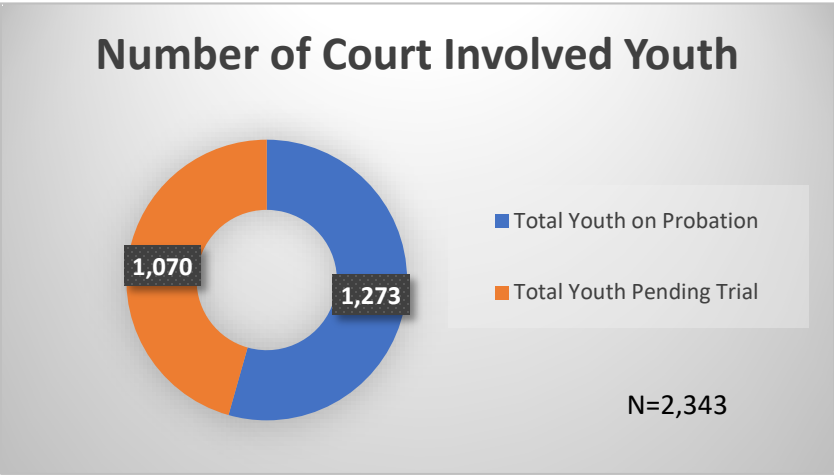

**Daily Data Dashboard – December 6, 2024**  
**Demographics for JTDC Population**  
**Friday Morning Midnight Count**

Data sources: cFive Supervisor – Court Involved Population and RMIS – JTDC Population