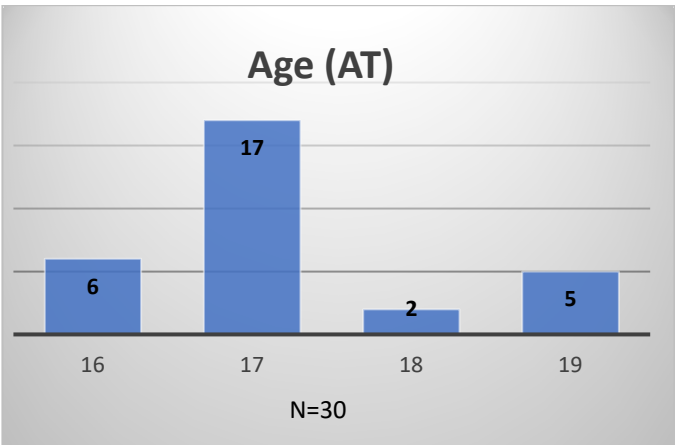

**Daily Data Dashboard – December 6, 2024**  
**Demographics for JTDC Population**  
**Friday Morning Midnight Count**

Data sources: cFive Supervisor – Court Involved Population and RMIS – JTDC Population

Daily Data Dashboard – December 6, 2024  
Demographics for JTDC Population  
Friday Morning Midnight Count