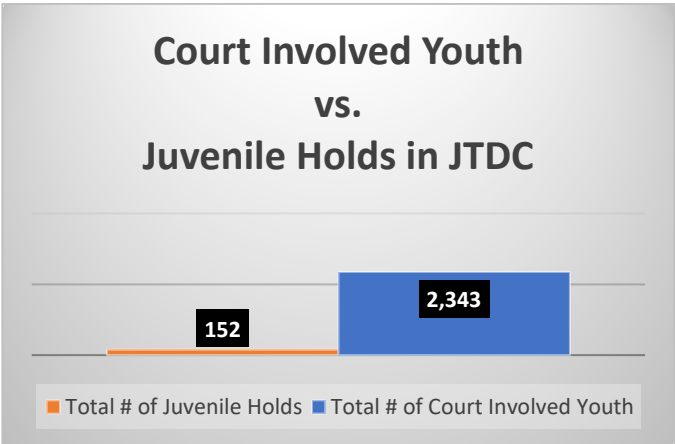

**Daily Data Dashboard – December 6, 2024**  
**Demographics for JTDC Population**  
**Friday Morning Midnight Count**

Data sources: cFive Supervisor – Court Involved Population and RMIS – JTDC Population