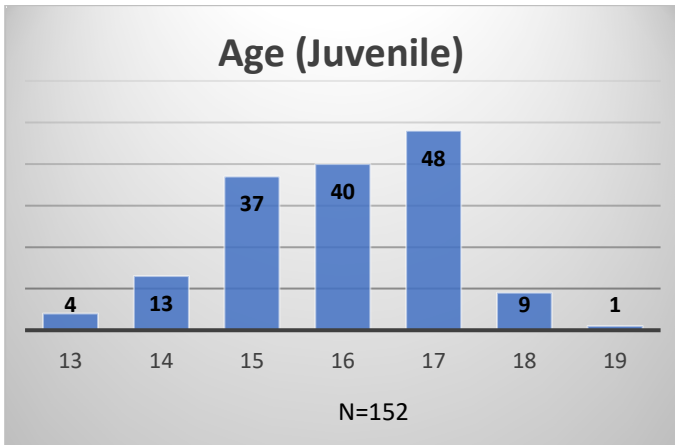

**Daily Data Dashboard – December 6, 2024**  
**Demographics for JTDC Population**  
**Friday Morning Midnight Count**

Data sources: cFive Supervisor – Court Involved Population and RMIS – JTDC Population

Daily Data Dashboard – December 6, 2024  
Demographics for JTDC Population  
Friday Morning Midnight Count